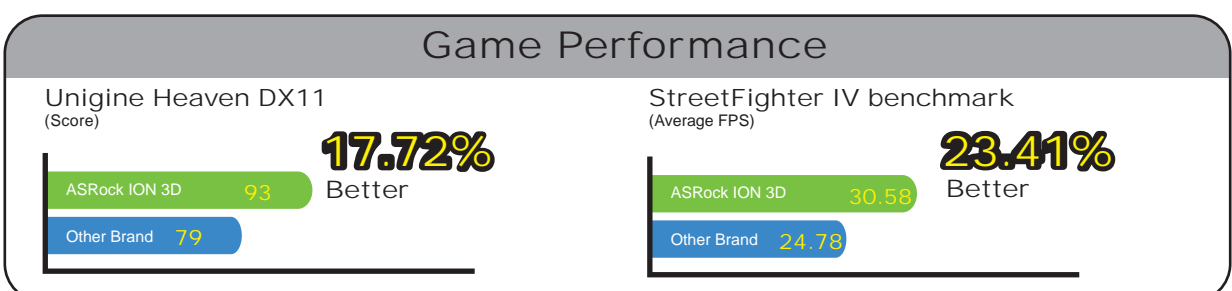

From below figures shown, you can clearly see that ASRock ION 3D surpassed all text subjects. In terms of system overall performance, graphics performance and game performance, ASRock ION 3D HTPC Series equipped with ICH8M chipset that offers better computer ability!