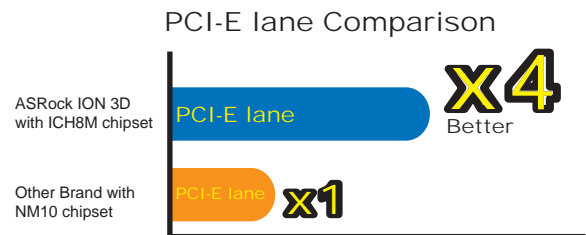

Home Theater PC

ION 3D SERIES

Performance Comparison

Based on Intel Atom D525 Dual-Core CPU, ASRock ION 3D HTPC is a powerful multimedia system that is perfect for you family! What's more, ASRock ION 3D is specially equipped with ICH8M chipset that allows Nvidia GT 218 GPU running at PCI-E x4!

Configuration

Model	ASRock ION 3D	Other Brand
CPU	Intel Atom D525 1.8G	Intel Atom D525 1.8G
Chipset	ICH8M (PCI-E x4)	NM10 (PCI-E x1 only)
RAM	2GB	2GB
HDD	GT218-ION	GT218-ION
OS	Windows 7 Home Premium 64bit	Windows 7 Home Premium 64bit