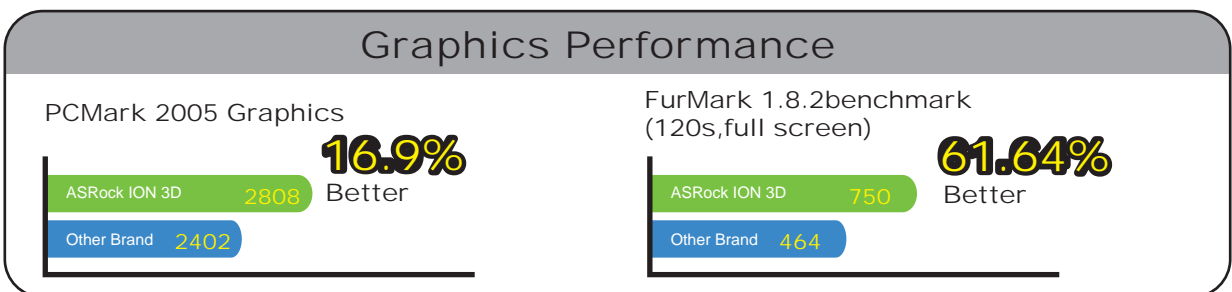

From below figures shown, you can clearly see that ASRock ION 3D surpassed all text subjects. In terms of system overall performance, graphics performance and game performance, ASRock ION 3D HTPC Series equipped with ICH8M chipset that offers better computer ability!