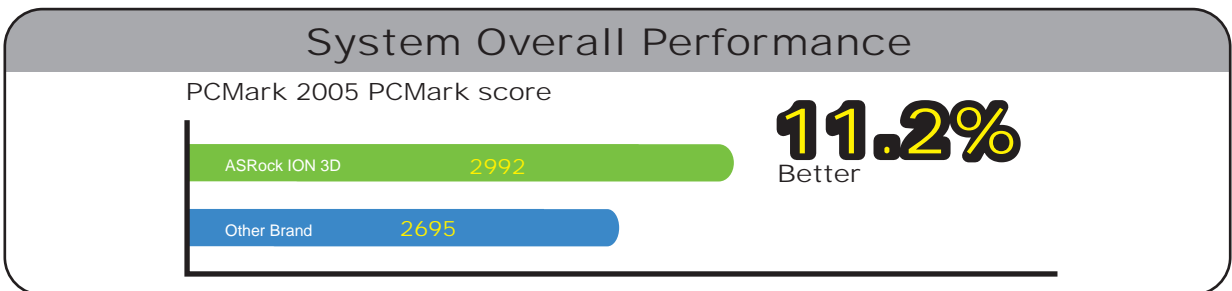

From below figures shown, you can clearly see that ASRock ION 3D surpassed all text subjects. In terms of system overall performance, graphics performance and game performance, ASRock ION 3D HTPC Series equipped with ICH8M chipset that offers better computer ability!