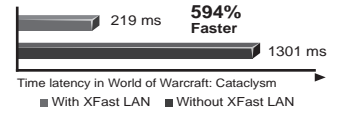

• Lower Latency In Game