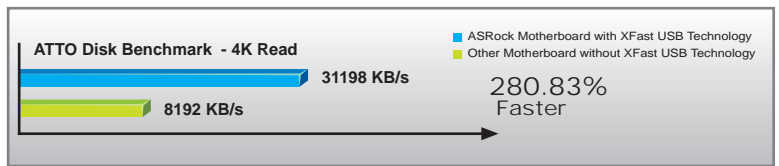

USB 2.0 Benchmark