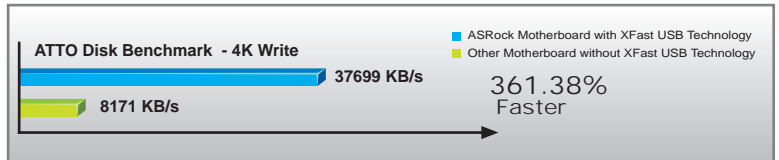

USB 2.0 Benchmark