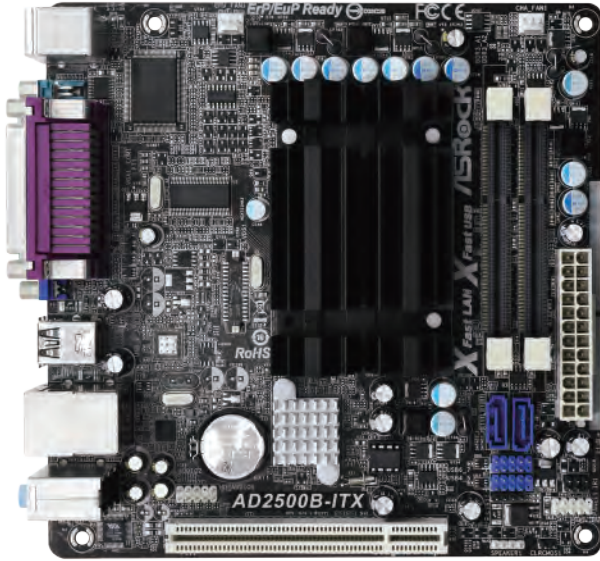

AD2500B-ITX

Intel® Dual-Core Atom™ D2500 CPU + NM10 Express

ASRock
www.asrock.com

Product Brief

- Intel® Dual-Core Atom™ Processor D2500
- Supports DDR3 1066 memory, 2 SO-DIMM slots
- Built-in Intel® PowerVR SGX545, DirectX 9.0, Pixel Shader 3.0
- 5.1 CH HD Audio (VIA® VT1705 Audio Codec)
- Supports ASRock XFast LAN, XFast USB, Graphical UEFI
- Free Bundle : CyberLink MediaEspresso 6.5 Trial, ASRock MAGIX Multimedia Suite